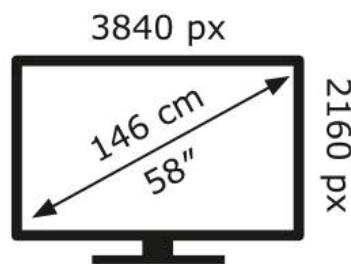

ENERGY

Panasonic

TX-58HXW804

85 kWh/1000h

ABCDEF**G**

136 kWh/1000h

2019/2013

TQF0EA0489